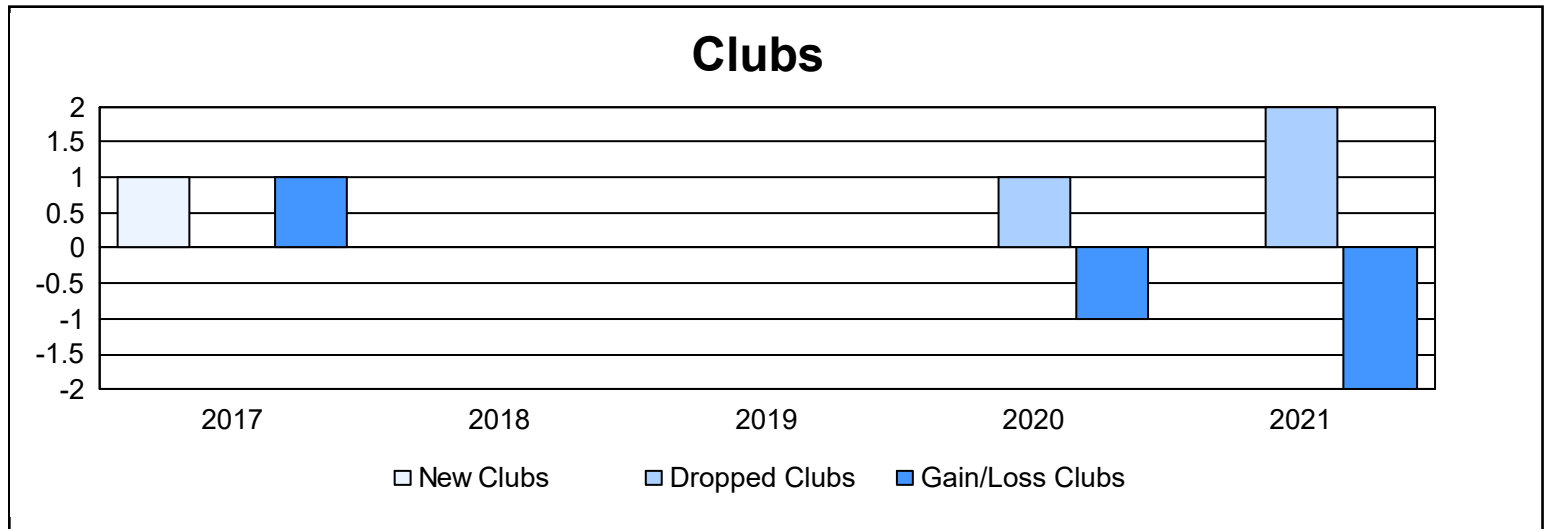

Year	New Clubs	Dropped Clubs	Gain/ Loss Clubs	New Members	Charter Members	Reinstate Members	Transfer Members	Total Member Added	Total Members Dropped	Gain/ Loss Members
2016-2017	1	0	1	105	21	5	12	143	123	20
2017-2018	0	0	0	100	0	14	3	117	128	-11
2018-2019	0	0	0	80	1	14	0	95	164	-69
2019-2020	0	1	-1	75	0	5	2	82	110	-28
2020-2021	0	2	-2	62	0	11	3	76	148	-72
<b>Average</b>	<b>0</b>	<b>1</b>	<b>0</b>	<b>84</b>	<b>4</b>	<b>10</b>	<b>4</b>	<b>103</b>	<b>135</b>	<b>-32</b>

### Membership Composition June 2021 Cumulative