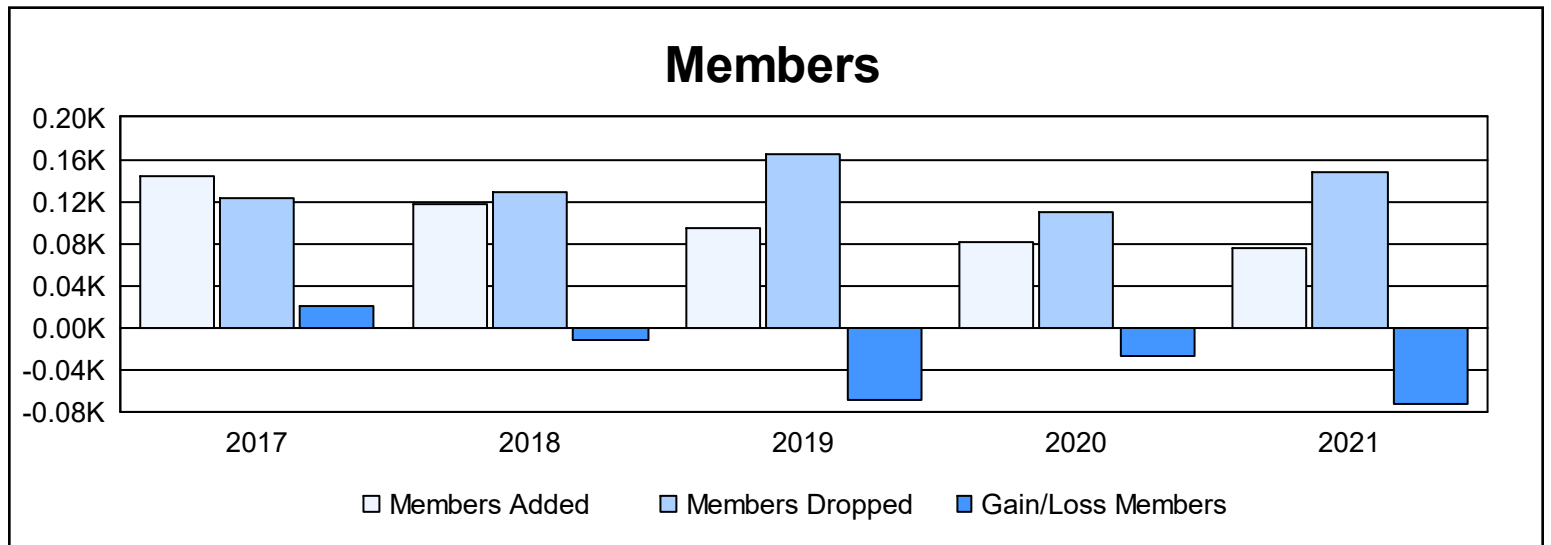

Year	New Clubs	Dropped Clubs	Gain/ Loss Clubs	New Members	Charter Members	Reinstate Members	Transfer Members	Total Member Added	Total Members Dropped	Gain/ Loss Members
2016-2017	1	0	1	105	21	5	12	143	123	20
2017-2018	0	0	0	100	0	14	3	117	128	-11
2018-2019	0	0	0	80	1	14	0	95	164	-69
2019-2020	0	1	-1	75	0	5	2	82	110	-28
2020-2021	0	2	-2	62	0	11	3	76	148	-72
<b>Average</b>	<b>0</b>	<b>1</b>	<b>0</b>	<b>84</b>	<b>4</b>	<b>10</b>	<b>4</b>	<b>103</b>	<b>135</b>	<b>-32</b>

### Membership Composition June 2021 Cumulative